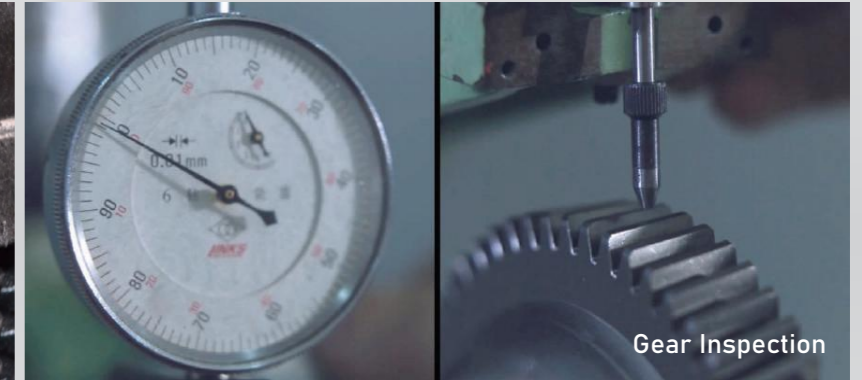

PRODUCTION

CAPABILITY

Advanced CNC Machines Excellent Manufacture System

Modern CNC machines and advanced designed tools are used widely in our production system. The efficient production management is also the key to ensure the excellent manufacture system to offer high quality products and fast delivery.

QUALITY

CONTROL

Strict QUALITY CONTROL Management in Production Process

*ISO/TS 9001:2015 system is carried out in the whole production process.

*Using advanced test equipments to inspect the dimensions, material, hardness etc.

*100% leakage tested and functional tested with high quality standard for each batch of cylinder heads and compressor units.

*Using brand long life bearings and seals to match the customers high quality requirements.